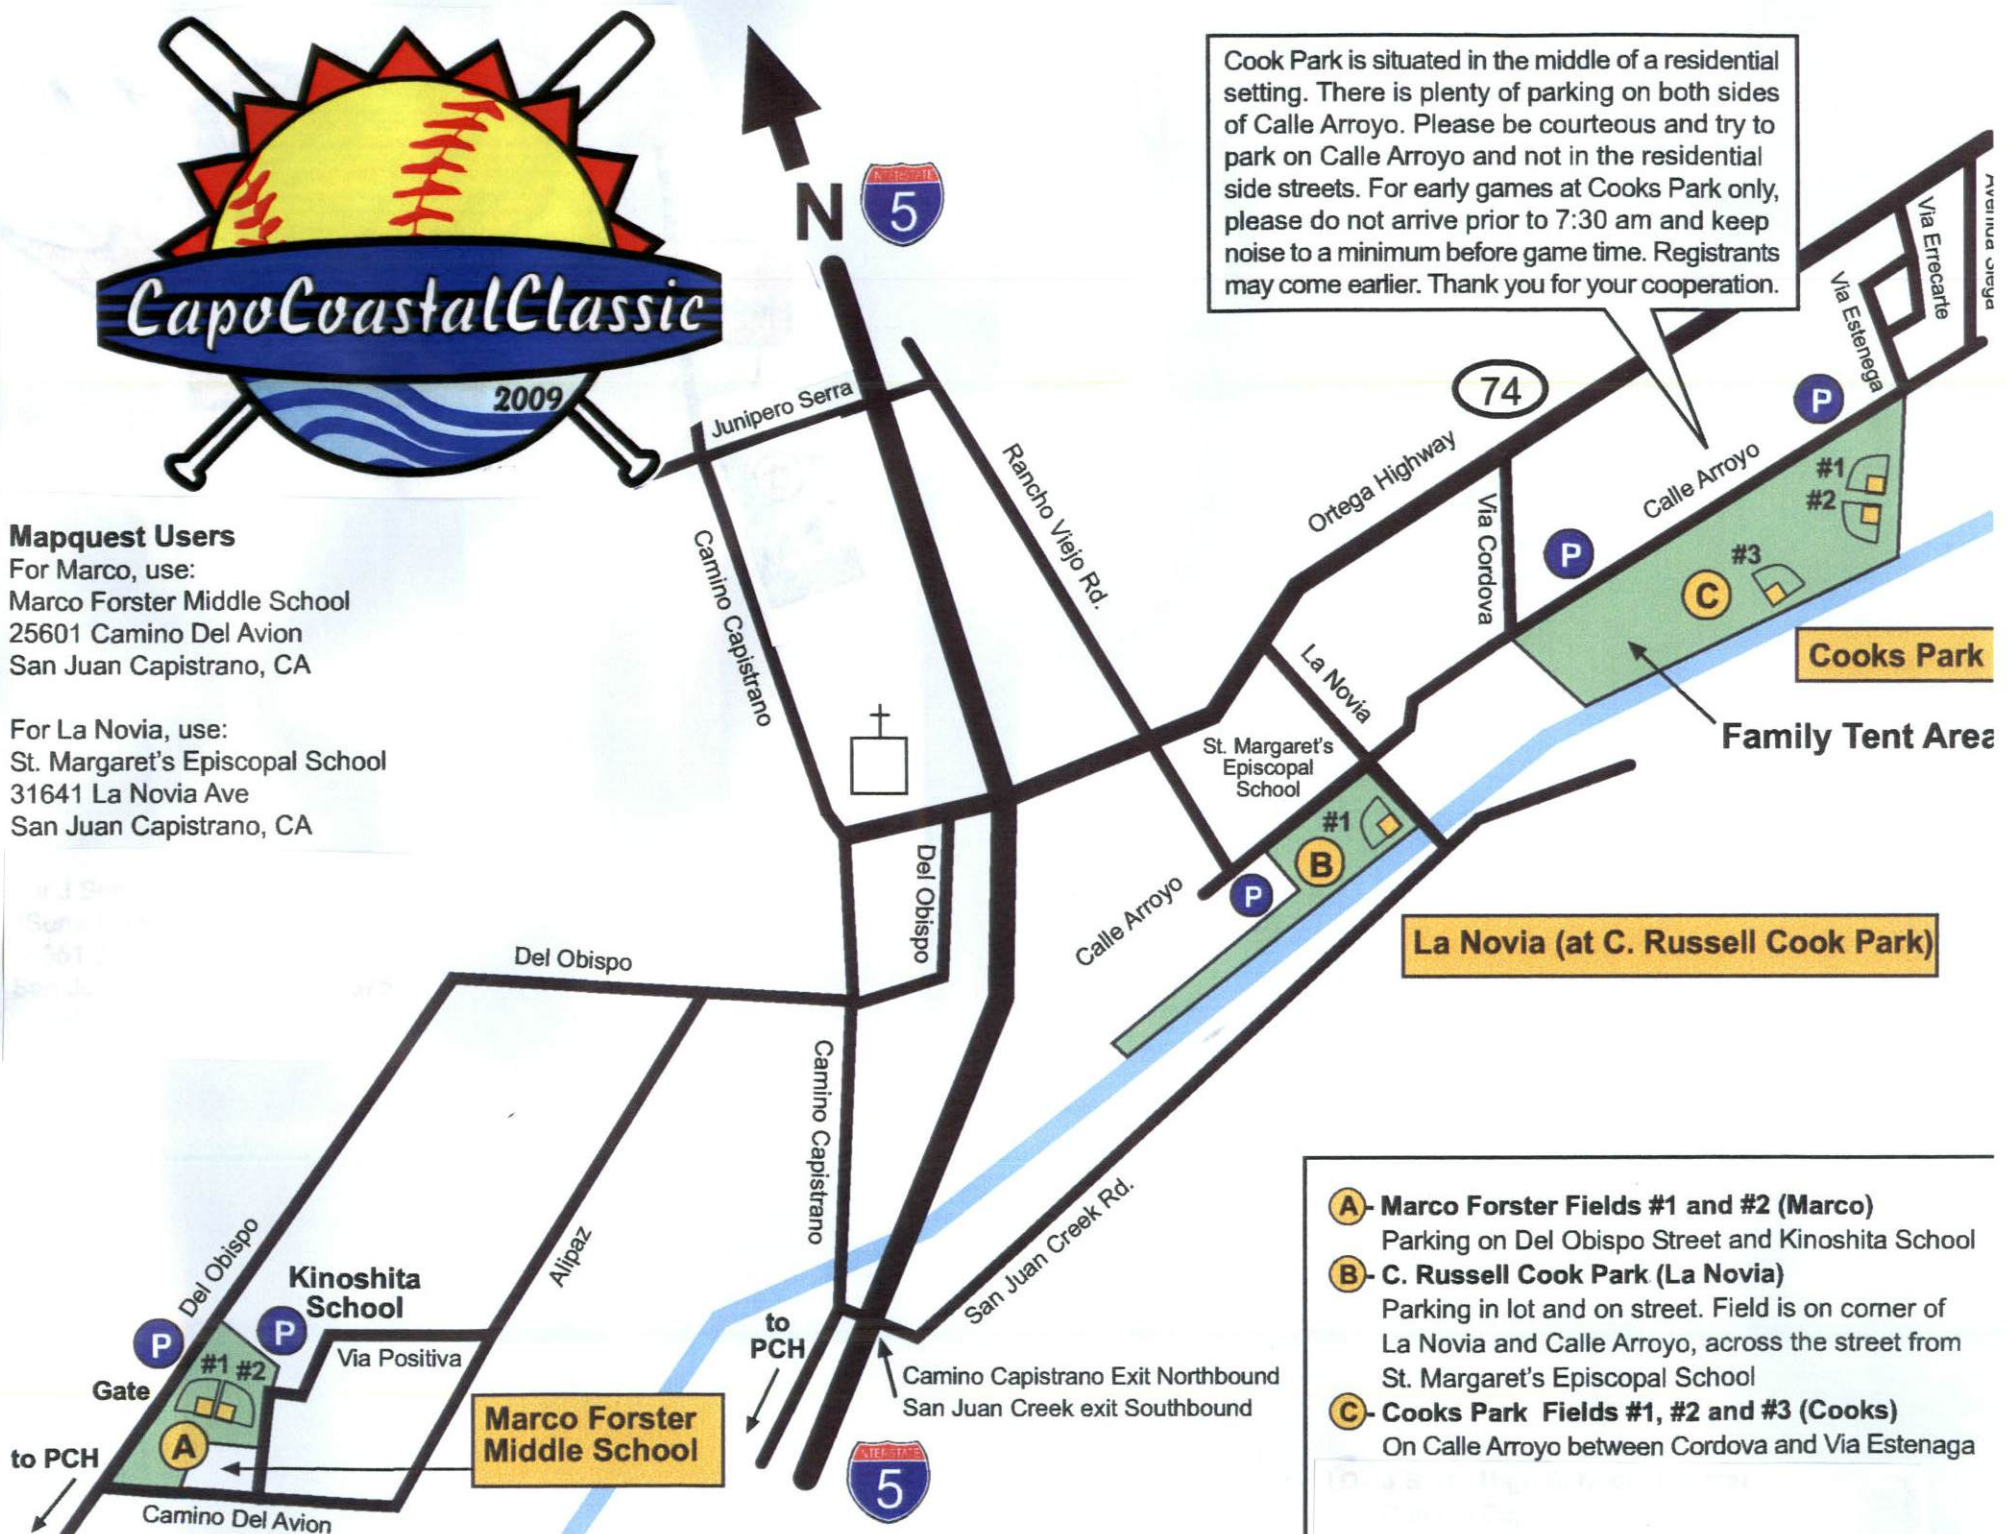

Cook Park is situated in the middle of a residential setting. There is plenty of parking on both sides of Calle Arroyo. Please be courteous and try to park on Calle Arroyo and not in the residential side streets. For early games at Cooks Park only, please do not arrive prior to 7:30 am and keep noise to a minimum before game time. Registrants may come earlier. Thank you for your cooperation.

Mapquest Users
 For Marco, use:
 Marco Forster Middle School
 25601 Camino Del Avion
 San Juan Capistrano, CA

For La Novia, use:
 St. Margaret's Episcopal School
 31641 La Novia Ave
 San Juan Capistrano, CA

- A- Marco Forster Fields #1 and #2 (Marco)**
 Parking on Del Obispo Street and Kinoshita School
- B- C. Russell Cook Park (La Novia)**
 Parking in lot and on street. Field is on corner of La Novia and Calle Arroyo, across the street from St. Margaret's Episcopal School
- C- Cooks Park Fields #1, #2 and #3 (Cooks)**
 On Calle Arroyo between Cordova and Via Estenaga